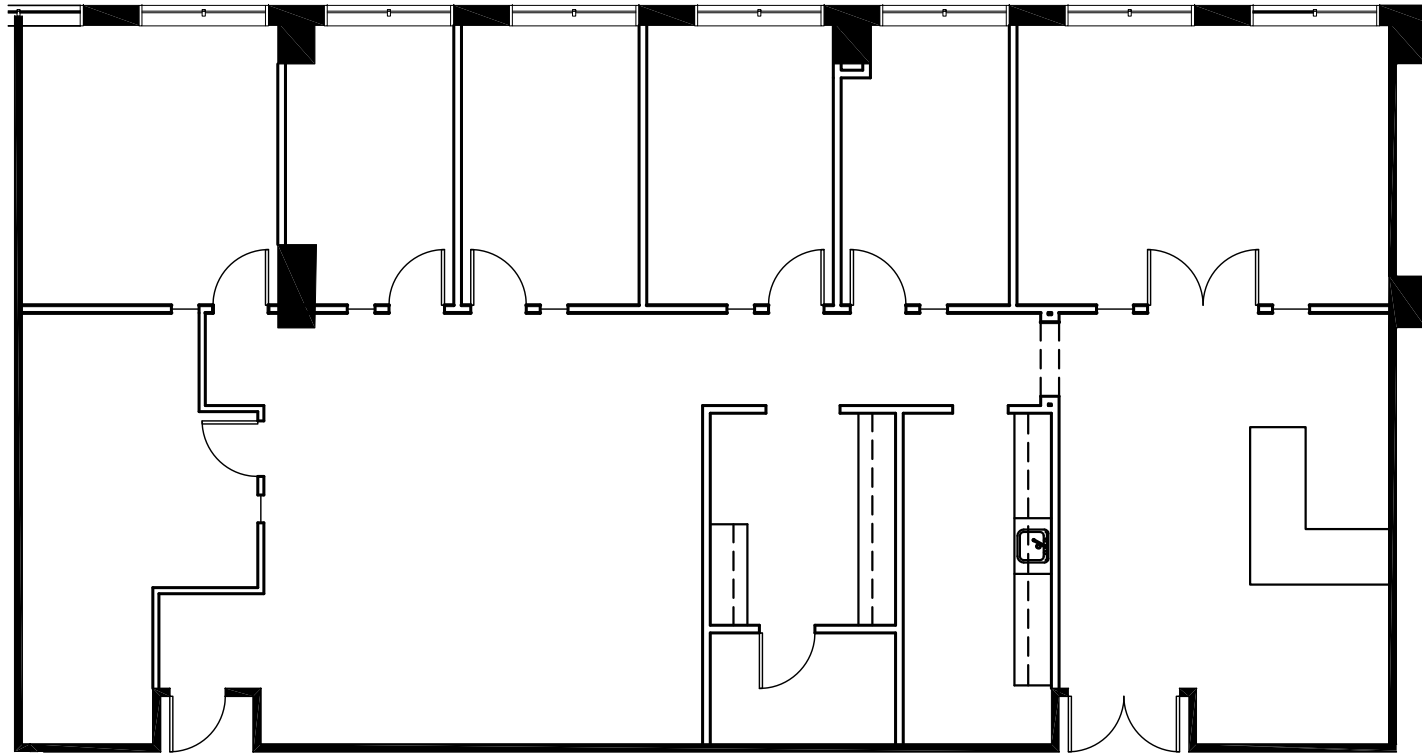

Key Plan

One Buckhead Plaza • Suite 300 • 3,441 RSF

Available Suite Diagram