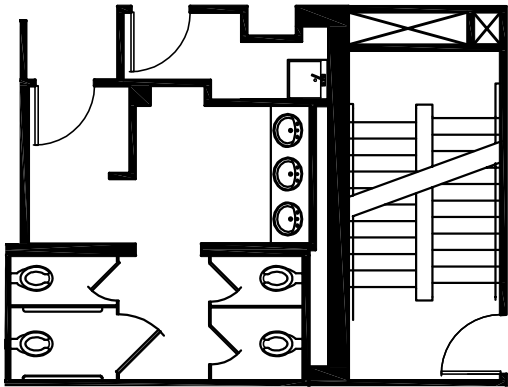

Key Plan

*Interior conditions reflected are proposed.

**This suite has not been field surveyed by VeenendaalCave, Inc.

One Buckhead Plaza • Suite 1815 • 2,459 RSF

Available Suite Diagram